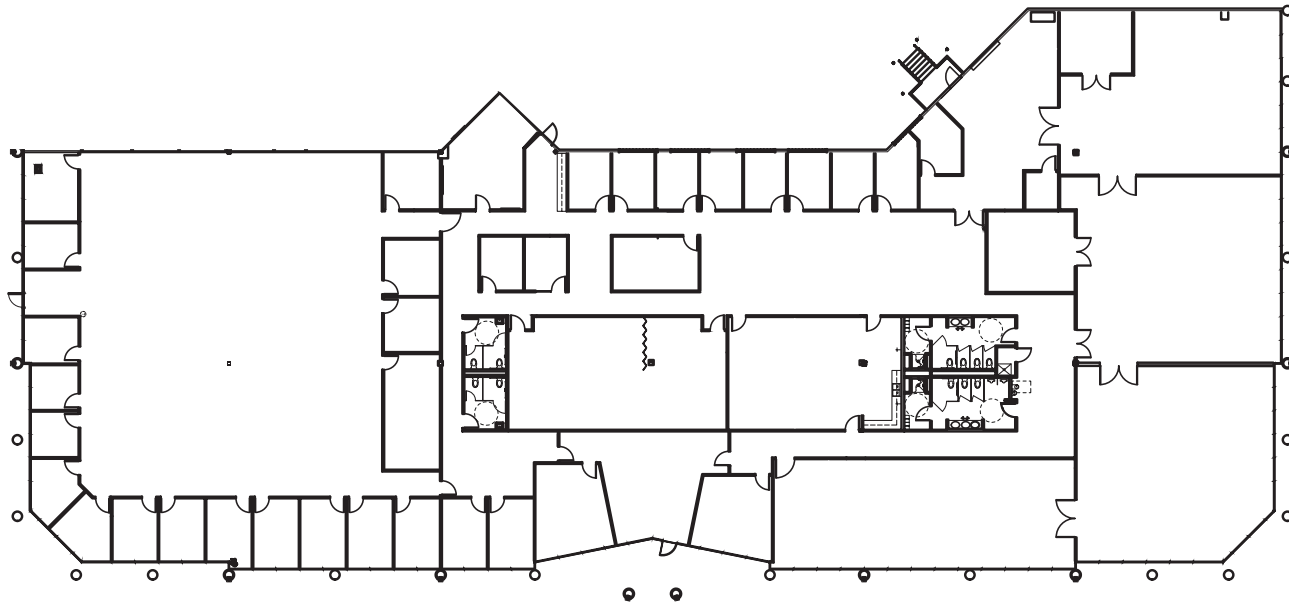

# Available Space

## LIFE 2

627 Davis Drive  
Suite 400

26,733 RSF

Available Now for Upfit

Key Plan