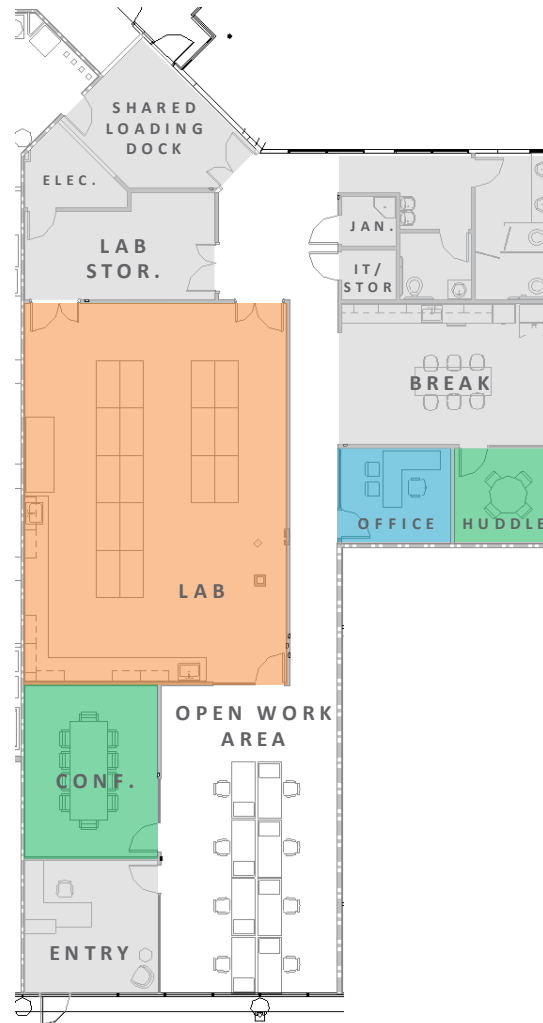

Available Space

LIFE 7

627 Davis Drive
Suite 300

4,129 RSF

Spec Lab Available Now

Key Plan

- **OFFICES**
(1) STANDARD OFFICE
- **CONFERENCE**
(1) LARGE CONFERENCE (8-10 PPL)
(1) HUDDLE (4 PPL)
- WORKSTATIONS**
(8) BENCHING STATIONS
- **LAB**
1,105 SF
- **SUPPORT**
BREAK ROOM
RESTROOMS
ELEC.
LOADING DOCK
LAB STORAGE