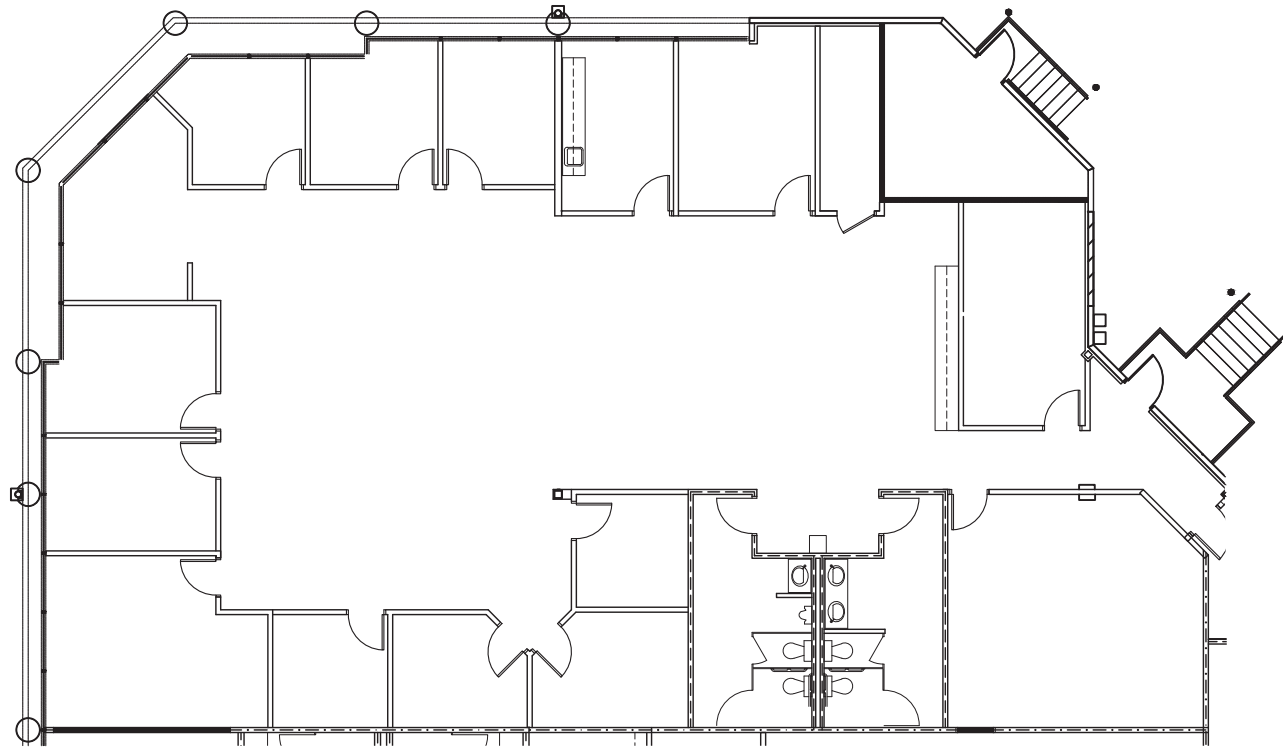

Available Space

LIFE 5

627 Davis Drive
Suite 900

5,308 RSF

Available for Lab Upfit Q4 2023

Key Plan

*As Is