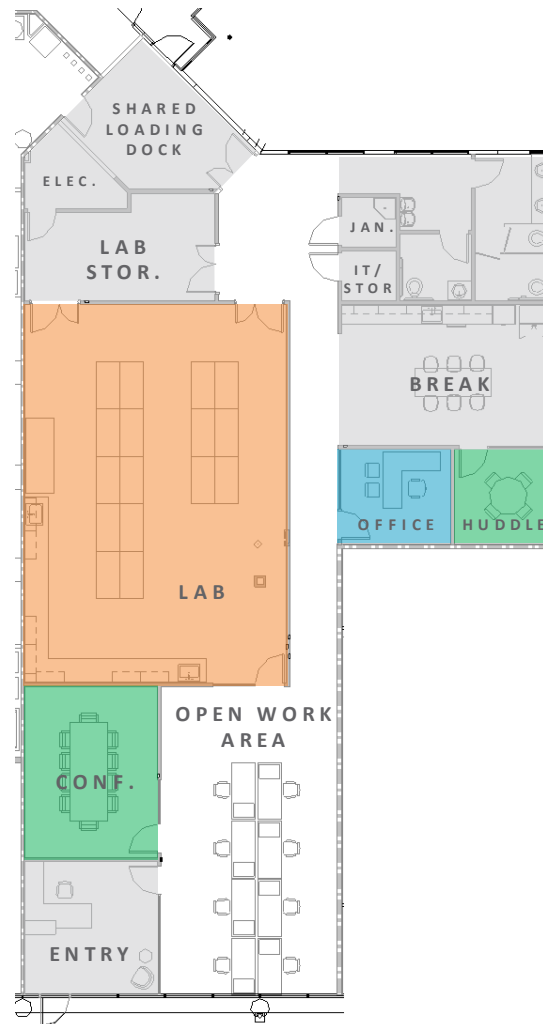

LIFE 7

627 Davis Drive
Suite 300

4,129 RSF
Available Now

Key Plan

- OFFICES**
(1) STANDARD OFFICE
- CONFERENCE**
(1) LARGE CONFERENCE (8-10 PPL)
(1) HUDDLE (4 PPL)
- WORKSTATIONS**
(8) BENCHING STATIONS
- LAB**
1,105 SF
- SUPPORT**
BREAK ROOM
RESTROOMS
ELEC.
LOADING DOCK
LAB STORAGE