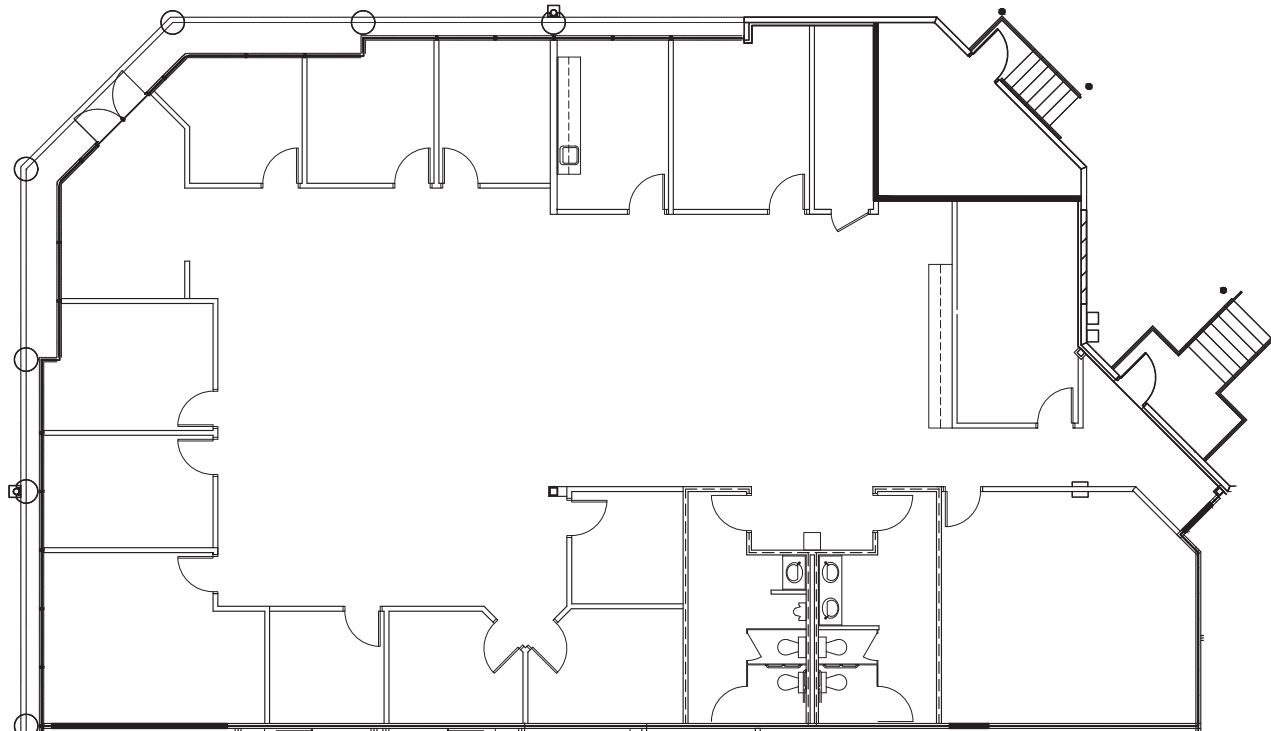

# LIFE 5

627 Davis Drive  
Suite 900

5,308 RSF

Available for Lab Upfit July 1, 2023

Key Plan