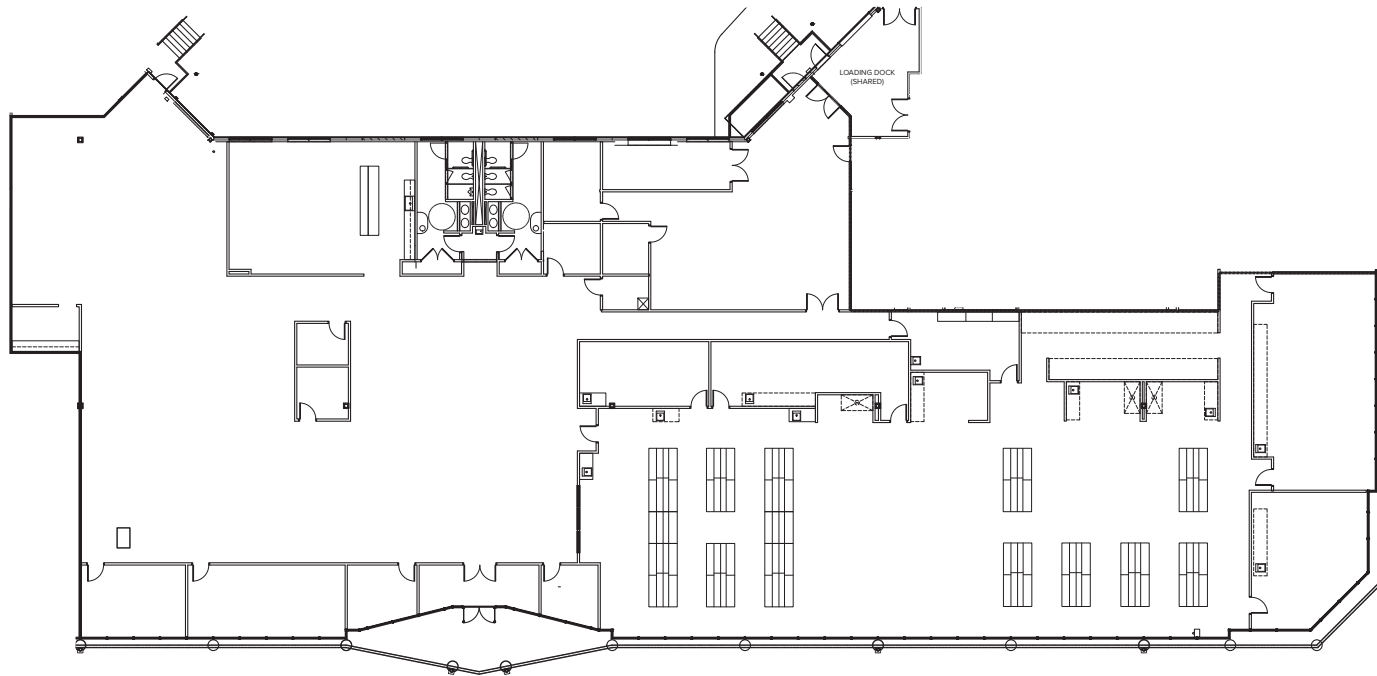

LIFE 10

635 Davis Drive
Suite 300

21,989 RSF

Spec Lab Available Now

Key Plan

LIFE 10

635 Davis Drive
Suite 100

14,216 RSF