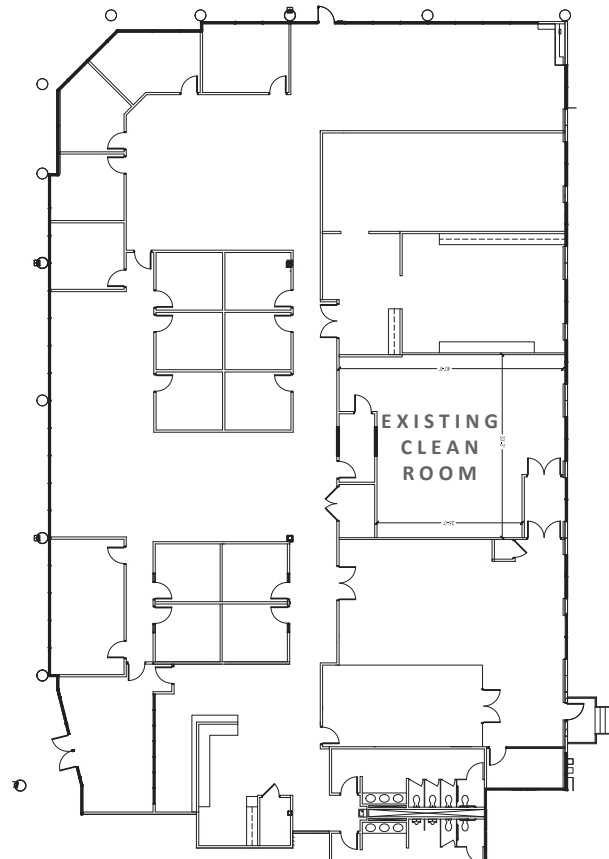

LIFE 10

635 Davis Drive
Suite 100

14,216 RSF

Available Now for Lab Upfit