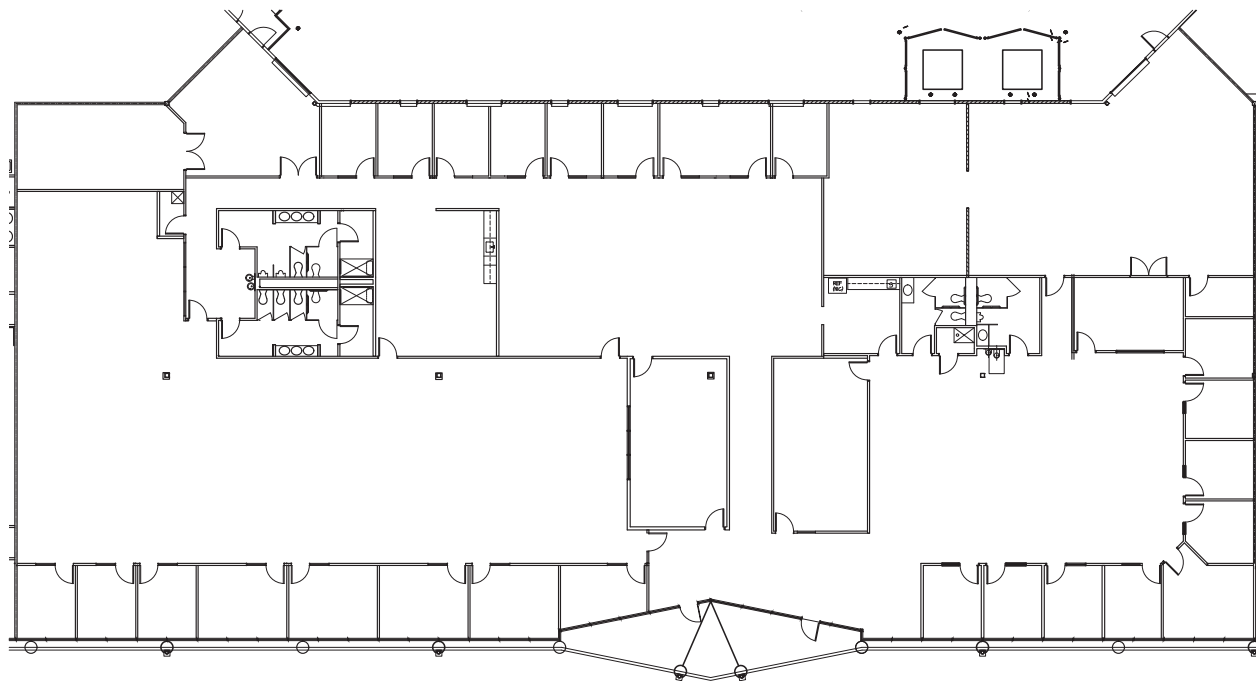

# LIFE 2

511 Davis Drive  
Suites 300 & 350

19,323 RSF

Available Now for Lab Upfit

Key Plan