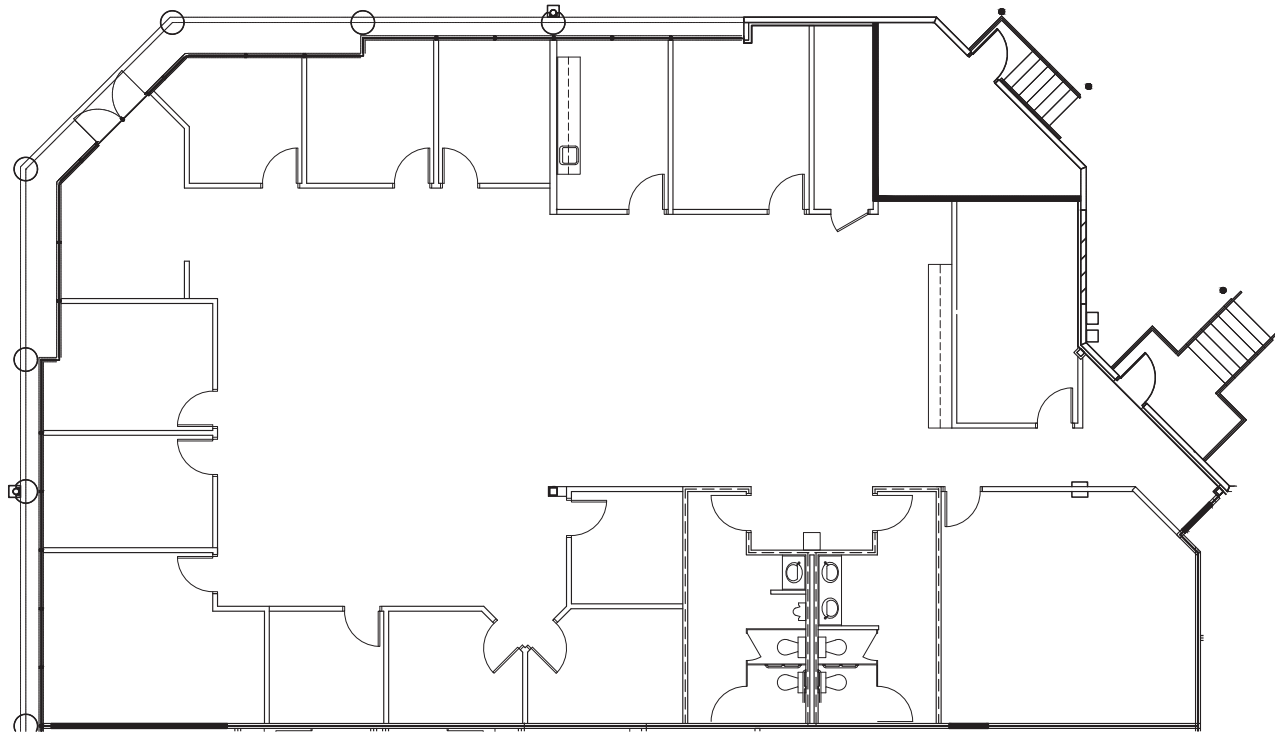

LIFE 5

627 Davis Drive
Suite 900

5,308 RSF

Available Now for Lab Upfit

Key Plan