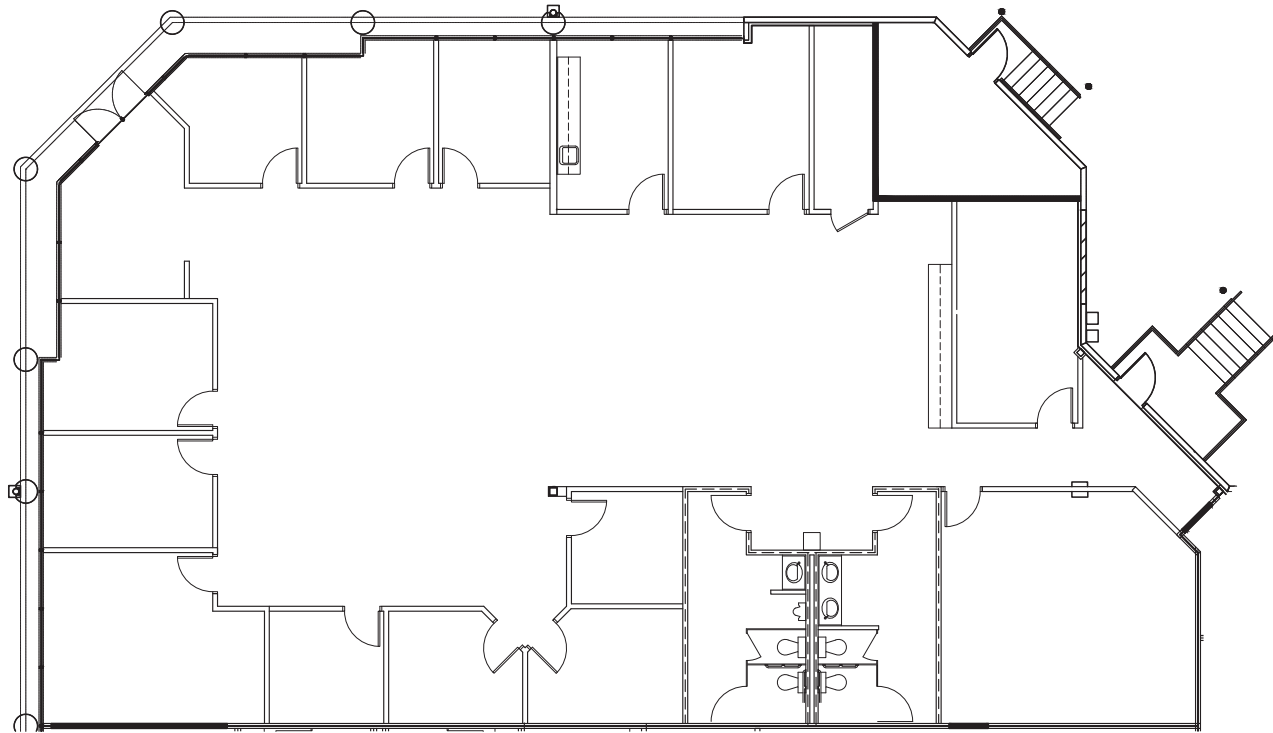

LIFE 2

511 Davis Drive
Suites 300 & 350

19,323 RSF

Available Now for Lab Upfit

Key Plan

LIFE 5

627 Davis Drive
Suite 900

5,308 RSF

Available Now for Lab Upfit

Key Plan

LIFE 9

633 Davis Drive
Suite 400

14,666 RSF

2nd Gen Lab Available November 2023

Key Plan

LIFE 10

635 Davis Drive
Suite 300

21,989 RSF

Spec Lab Available Now

Key Plan

LIFE 10

635 Davis Drive
Suite 100

14,216 RSF

Available Now for Lab Upfit

Key Plan