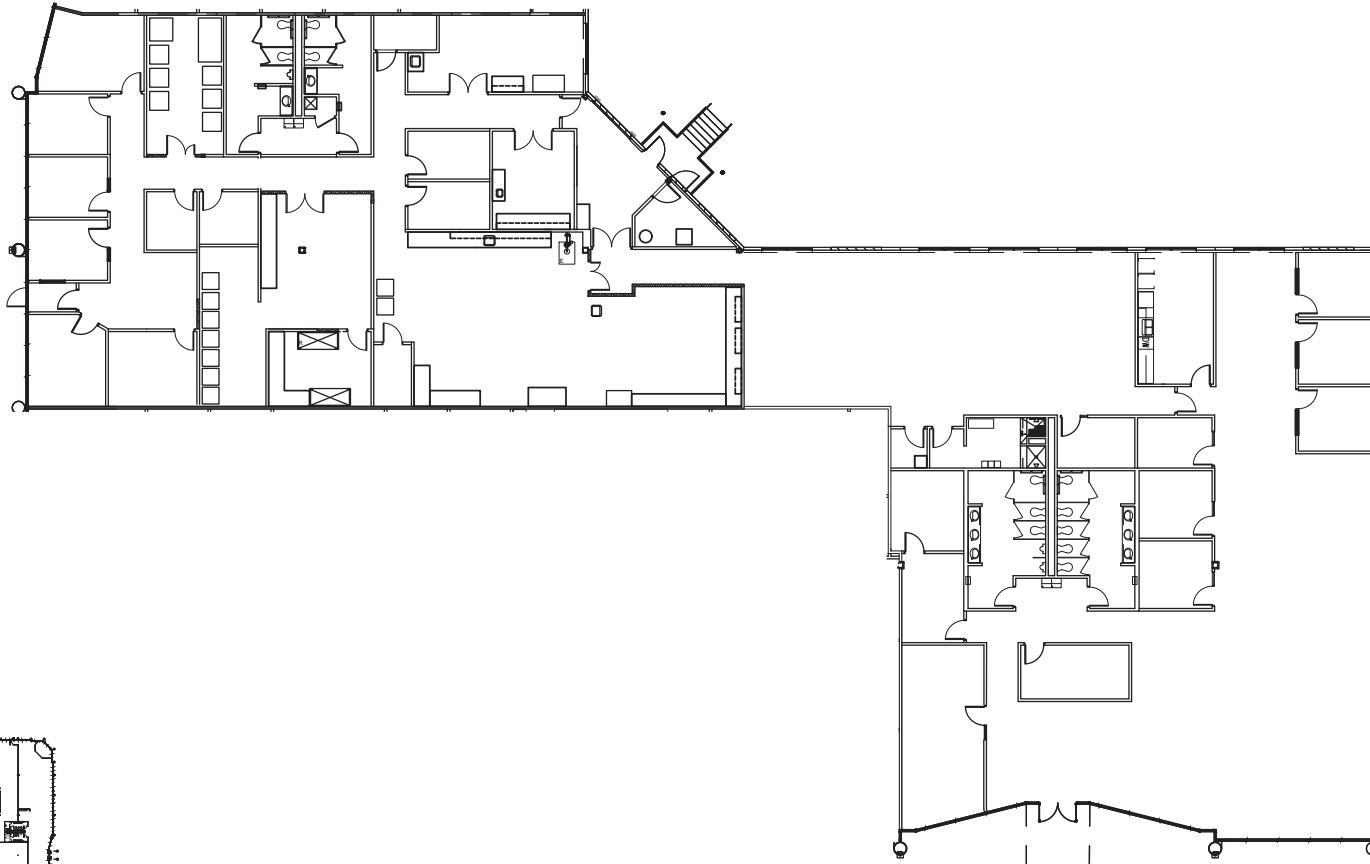

# LIFE 9

633 Davis Drive  
Suite 400

14,666 RSF

2nd Gen Lab Available Now for Upfit

Key Plan