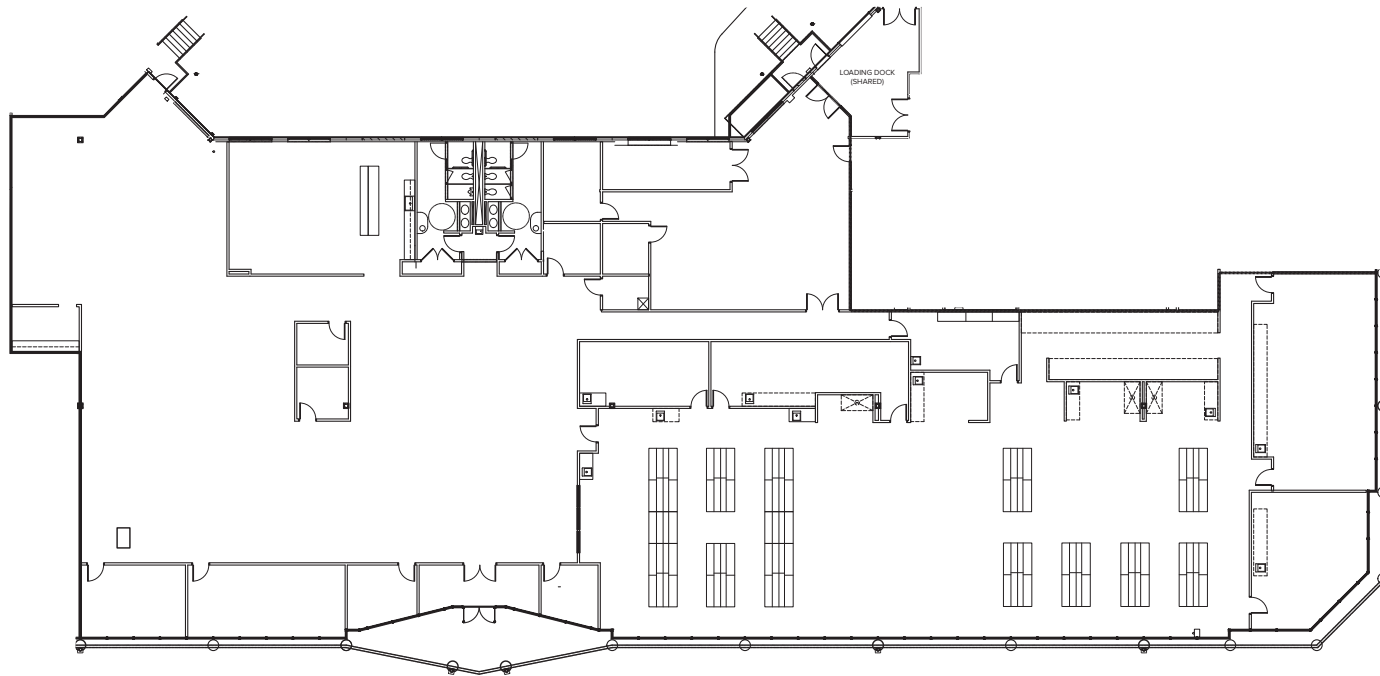

# LIFE 10

635 Davis Drive  
Suite 300

21,989 RSF

Spec Lab Available Now

Key Plan