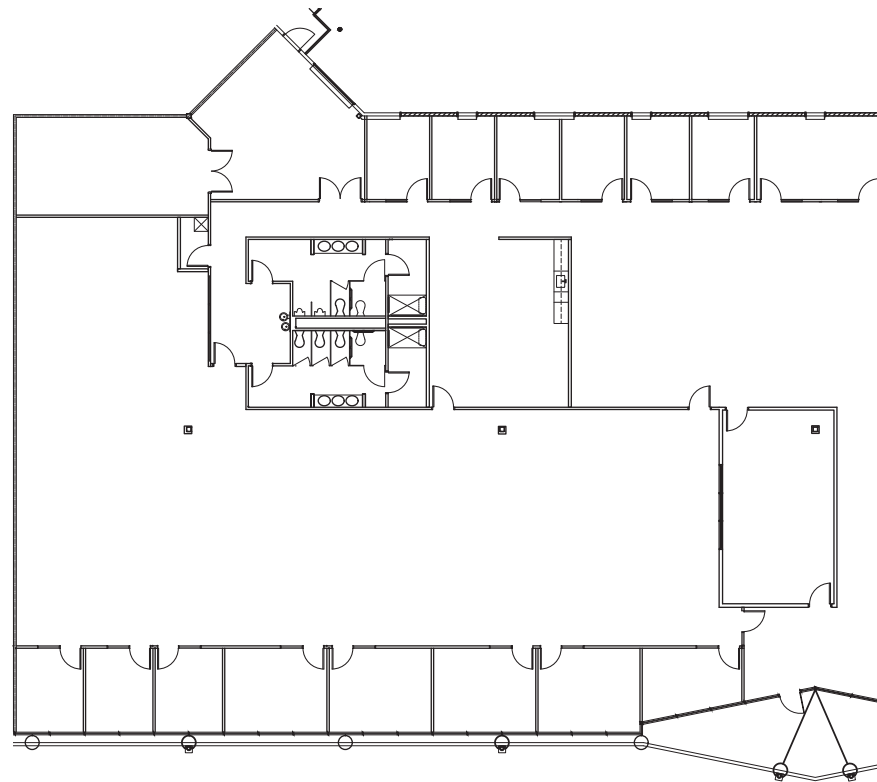

# LIFE 2

511 Davis Drive  
Suite 300

12,123 RSF

Available Now for Lab Upfit

Key Plan